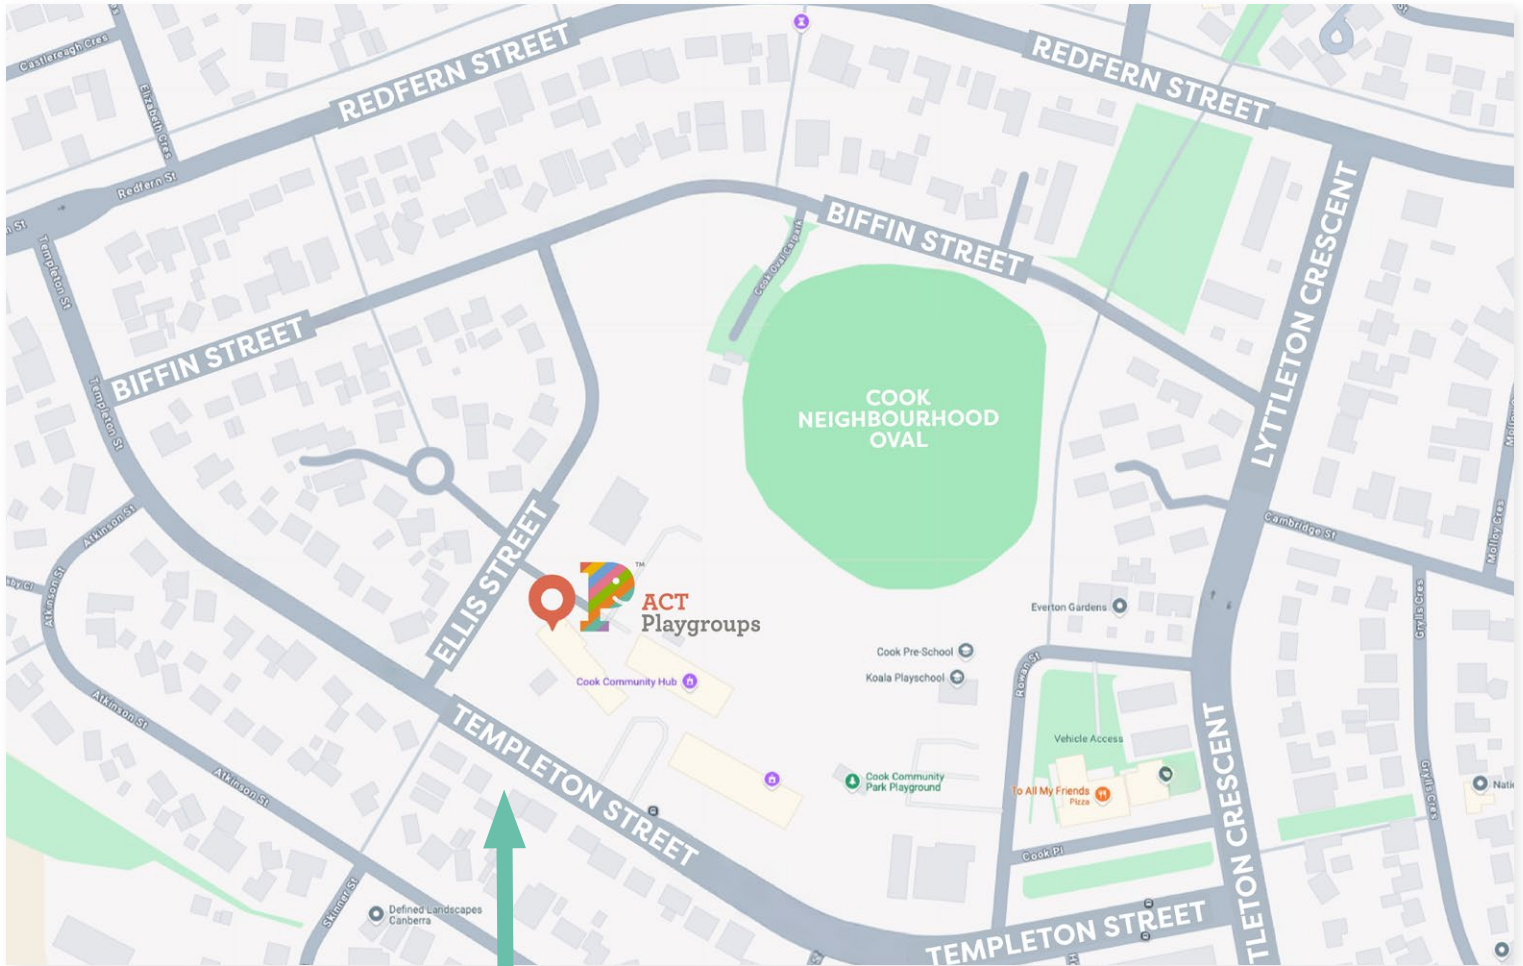

NEED A BIT OF HELP FINDING OUR LOCATION?

Here are some visual directions to help you find us.

Acknowledgment of Country.

We wish to acknowledge the Ngunnawal people as traditional custodians of the land we are meeting on and recognise any other people or families with connection to the lands of the ACT and region. We wish to acknowledge and respect their continuing culture and the contribution they make to the life of this city and this region. We would also like to acknowledge and recognise other Aboriginal and Torres Strait Islander people who may be in the ACT.

ACT PLAYGROUPS ADDRESS IS 41 TEMPLETON STREET, COOK

PARKING LOT OFF ELLIS STREET

ENTRANCE TO ACT PLAYGROUPS IS AT THE 1ST BUILDING NEXT TO THE SHED

ENTRANCE TO ACT PLAYGROUPS

THERE IS AN ACCESSIBLE RAMP TO ACT PLAYGROUPS DOOR.