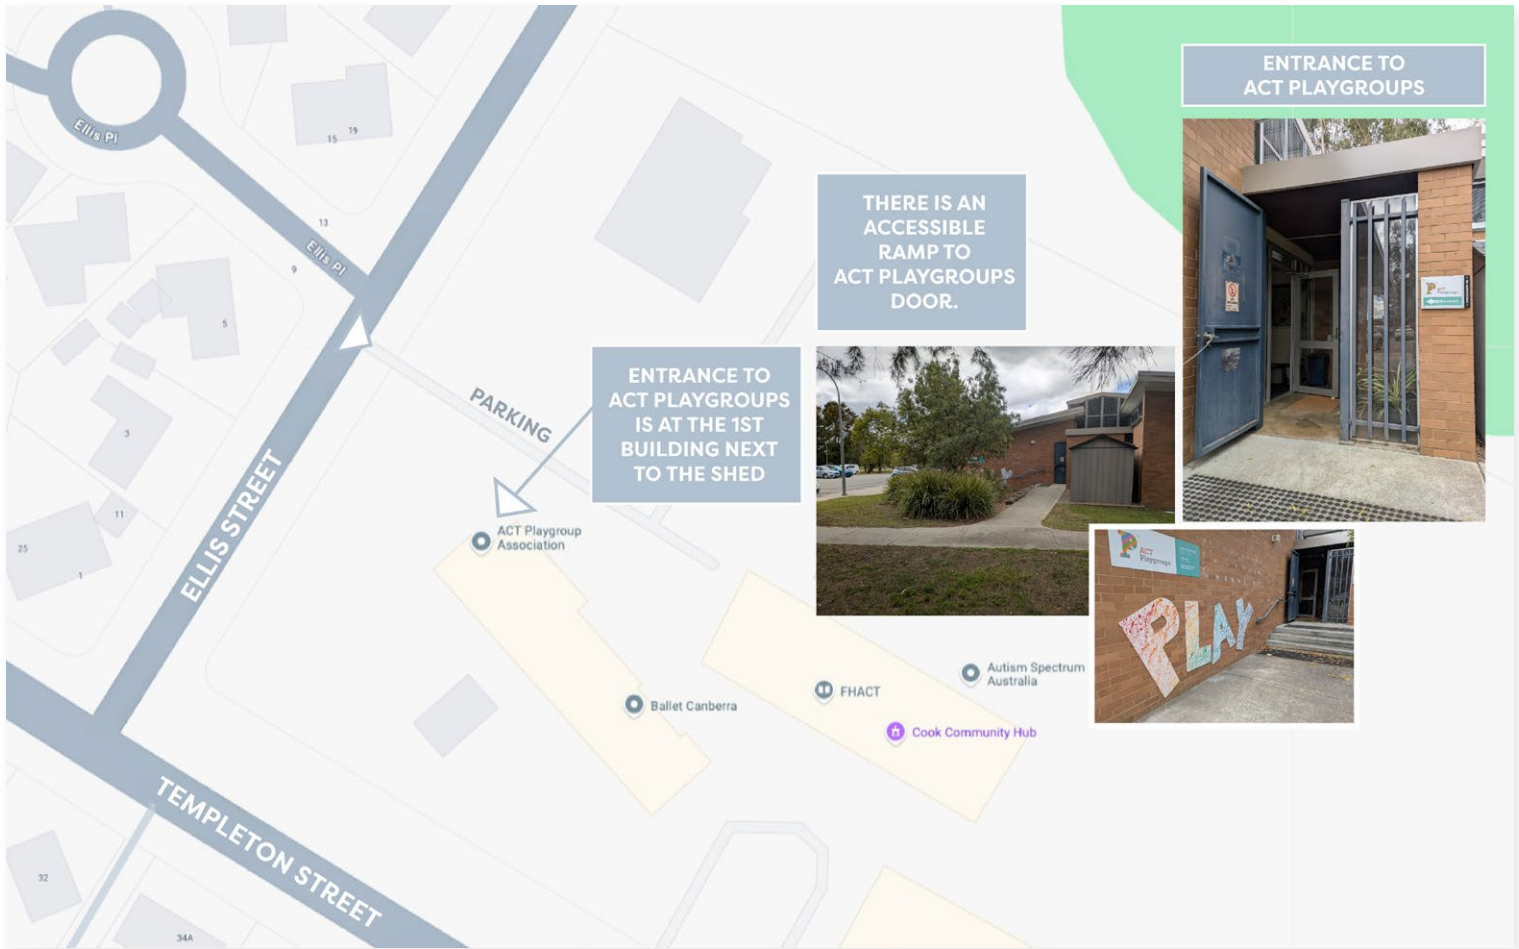

NEED A BIT OF HELP FINDING OUR LOCATION?

Here are some visual directions to help you find us.

Acknowledgment of Country.

We wish to acknowledge the Ngunnawal people as traditional custodians of the land we are meeting on and recognise any other people or families with connection to the lands of the ACT and region. We wish to acknowledge and respect their continuing culture and the contribution they make to the life of this city and this region. We would also like to acknowledge and recognise other Aboriginal and Torres Strait Islander people who may be in the ACT.

ACT PLAYGROUPS ADDRESS IS 41 TEMPLETON STREET, COOK

PARKING LOT OFF ELLIS STREET

ENTRANCE TO ACT PLAYGROUPS IS AT THE 1ST BUILDING NEXT TO THE SHED

ENTRANCE TO ACT PLAYGROUPS

THERE IS AN ACCESSIBLE RAMP TO ACT PLAYGROUPS DOOR.

ENTRANCE TO ACT PLAYGROUPS IS AT THE 1ST BUILDING NEXT TO THE SHED

◀ CASTLE PLAYROOM

As you enter, you will see two playroom entry doors. Castle Playroom is first on the right.

CUBBY ▶ PLAYROOM

Cubby Playroom is down the corridor, past the bathrooms, on the right.