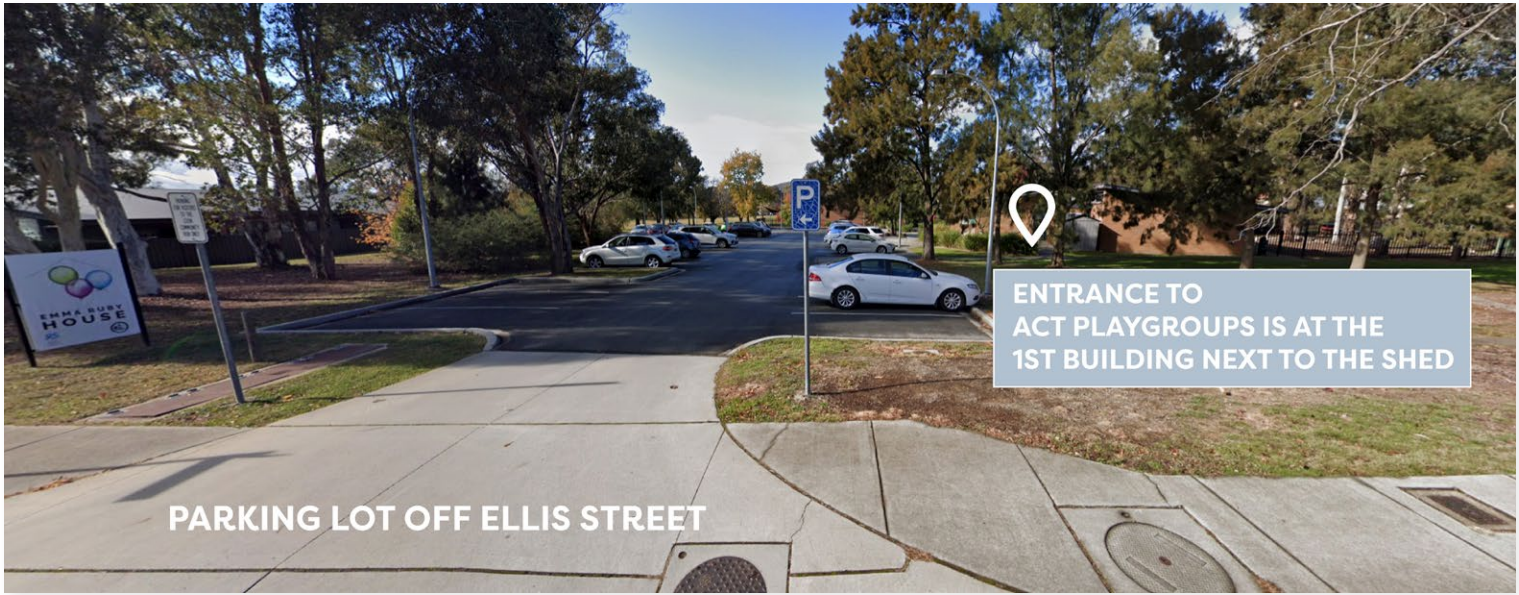

NEED A BIT OF HELP FINDING OUR LOCATION?

Here are some visual directions to help you find us.

Acknowledgment of Country.

We wish to acknowledge the Ngunnawal people as traditional custodians of the land we are meeting on and recognise any other people or families with connection to the lands of the ACT and region. We wish to acknowledge and respect their continuing culture and the contribution they make to the life of this city and this region. We would also like to acknowledge and recognise other Aboriginal and Torres Strait Islander people who may be in the ACT.

ACT PLAYGROUPS ADDRESS IS 41 TEMPLETON STREET, COOK

PARKING LOT OFF ELLIS STREET

ENTRANCE TO ACT PLAYGROUPS IS AT THE 1ST BUILDING NEXT TO THE SHED

ENTRANCE TO ACT PLAYGROUPS

THERE IS AN ACCESSIBLE RAMP TO ACT PLAYGROUPS DOOR.